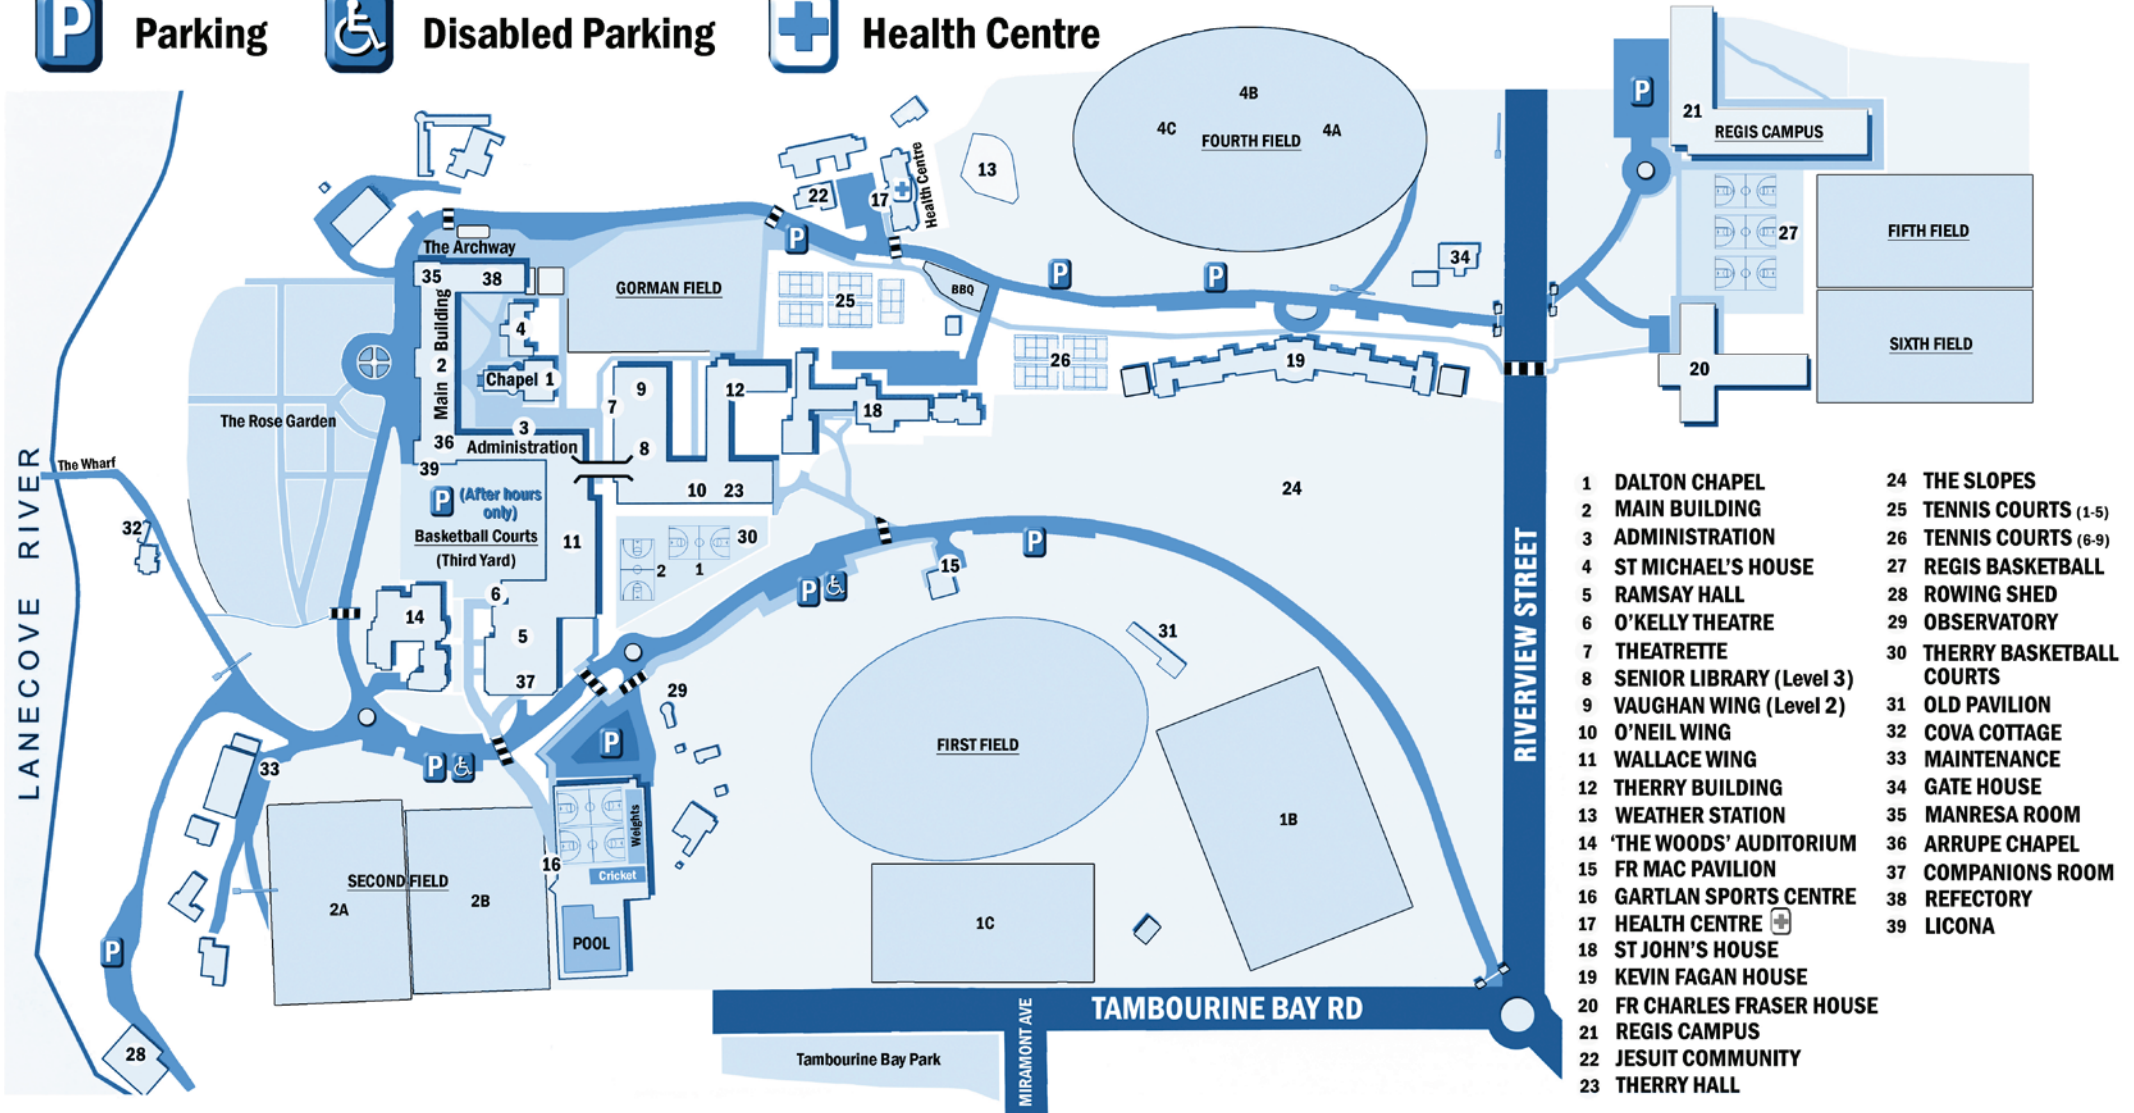

SAINT IGNATIUS' COLLEGE, RIVERVIEW

-  Parking
-  Disabled Parking
-  Health Centre

- | | |
|--|------------------------|
| 1 DALTON CHAPEL | 24 THE SLOPES |
| 2 MAIN BUILDING | 25 TENNIS COURTS (1-5) |
| 3 ADMINISTRATION | 26 TENNIS COURTS (6-9) |
| 4 ST MICHAEL'S HOUSE | 27 REGIS BASKETBALL |
| 5 RAMSAY HALL | 28 ROWING SHED |
| 6 O'KELLY THEATRE | 29 OBSERVATORY |
| 7 THEATRETTE | 30 TERRY BASKETBALL |
| 8 SENIOR LIBRARY (Level 3) | 31 OLD PAVILION |
| 9 VAUGHAN WING (Level 2) | 32 COVA COTTAGE |
| 10 O'NEIL WING | 33 MAINTENANCE |
| 11 WALLACE WING | 34 GATE HOUSE |
| 12 TERRY BUILDING | 35 MANRESA ROOM |
| 13 WEATHER STATION | 36 ARRUPPE CHAPEL |
| 14 'THE WOODS' AUDITORIUM | 37 COMPANIONS ROOM |
| 15 FR MAC PAVILION | 38 REFECTORY |
| 16 GARTLAN SPORTS CENTRE | 39 LICONA |
| 17 HEALTH CENTRE  | |
| 18 ST JOHN'S HOUSE | |
| 19 KEVIN FAGAN HOUSE | |
| 20 FR CHARLES FRASER HOUSE | |
| 21 REGIS CAMPUS | |
| 22 JESUIT COMMUNITY | |
| 23 TERRY HALL | |

(02) 9882 8222

Tambourine Bay Road, Lane Cove 2066